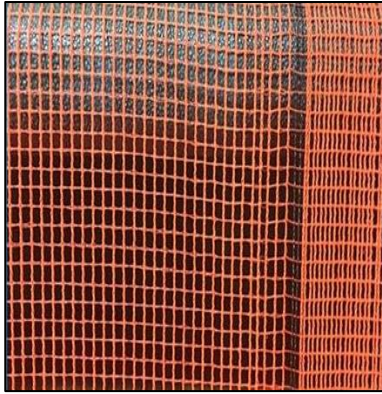

SUCCESS NET

SAFETY NET /DEBRIS NET AND SCAFFOLDING NET

a