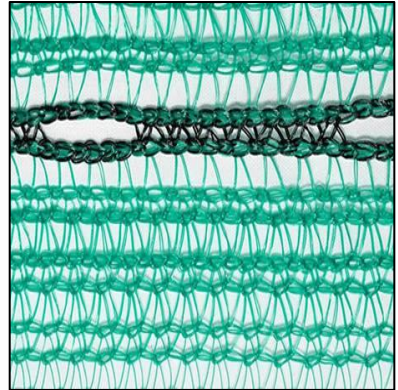

SUCCESS NET

SAFETY NET /DEBRIS NET AND SCAFFOLDING NET

a